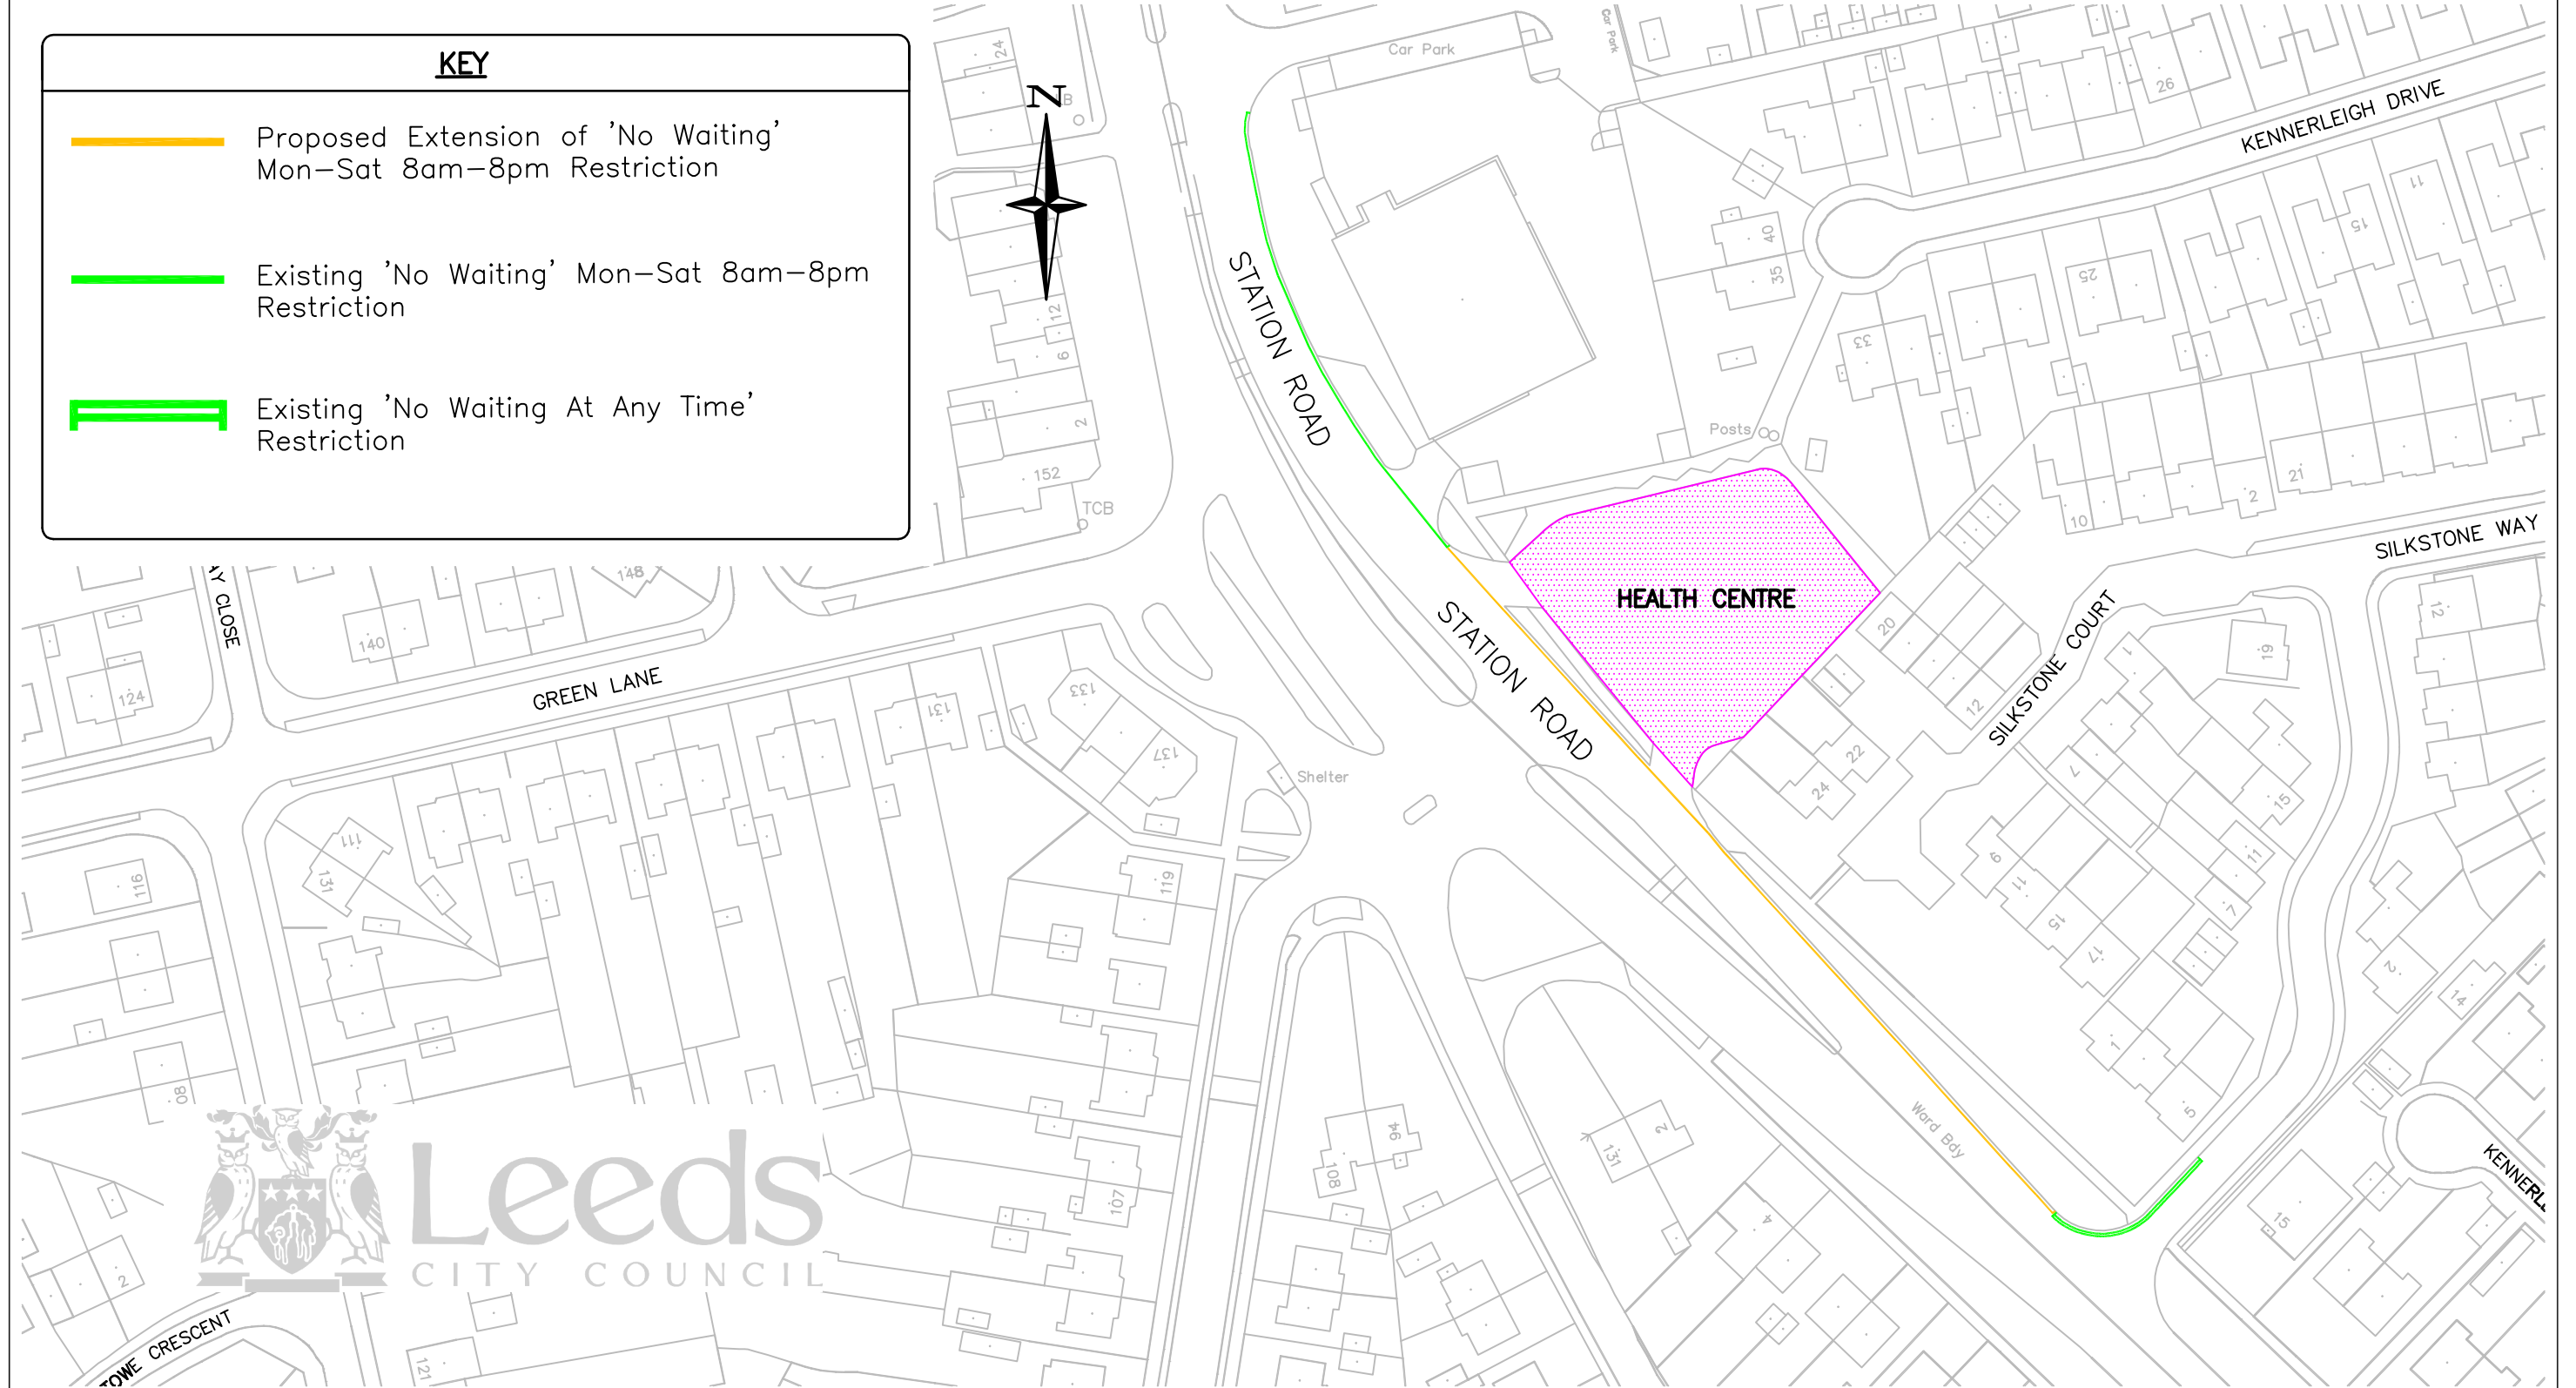

KEY

-  Proposed Extension of 'No Waiting' Mon-Sat 8am-8pm Restriction
-  Existing 'No Waiting' Mon-Sat 8am-8pm Restriction
-  Existing 'No Waiting At Any Time' Restriction

Leeds
CITY COUNCIL

© Crown Copyright and database right 2015 Ordnance Survey LA100019567

Station Road, Crossgates
Proposed extension of 'No Waiting' restrictions

Ward....Crossgates & Whinmoor (W11)

	INITIALS	DATE	SCALE
DRAWN BY	ARM	3/15	1:1000
AutoCAD BY	ARM	3/15	
CHECKED BY	NB	4/15	

Leeds
CITY COUNCIL

HIGHWAYS AND TRANSPORTATION

FIRST APPROVED AMENDMENTS	ARM DRAWN	CHECK	DATE

DRAWING NUMBER:
TM-11-2289-TRO-3

DATE: **March 2015**